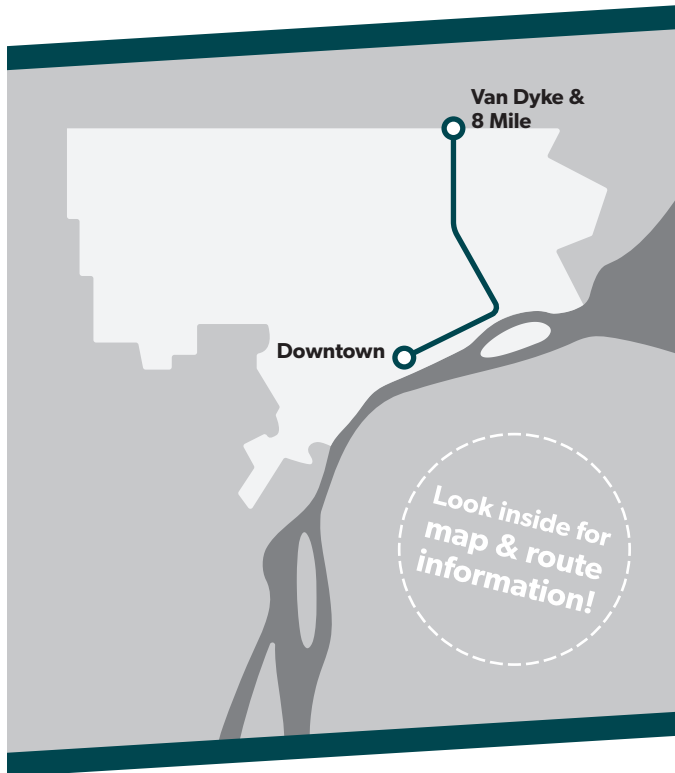

5

Van Dyke/Lafayette

TRANSIT ROUTE MAP & TIMETABLE

Effective **January 23, 2023**

@riddedot

Regional Pass

The Dart Passes allow unlimited rides on DDOT and SMART buses and the QLINE Streetcar.

	Full	Reduced
4-Hour Dart Pass	\$2	\$0.50
24-Hour Dart Pass	\$5	\$2
7 Day Dart Pass	\$22	\$10
31 Day Dart Pass	\$70	\$29

PM times shown are **bold and shaded**.
Additional bus stops are available between the timepoints.

5 Sunday & Holidays

Southbound to Downtown

Bel Air Center	Van Dyke & 8 Mile	Van Dyke & 7 Mile	Van Dyke & Lynch	Van Dyke & Harper	Van Dyke & Warren	Van Dyke & Kercheval	Lafayette & Grand Blvd	Rosa Parks Transit Center
4:35	4:36	4:38	4:43	4:46	4:50	4:53	4:59	5:11
5:35	5:36	5:38	5:43	5:46	5:50	5:53	5:59	6:11
6:35	6:36	6:38	6:43	6:46	6:50	6:53	6:59	7:11
7:35	7:36	7:38	7:43	7:46	7:50	7:53	7:59	8:11
8:35	8:37	8:40	8:46	8:50	8:54	8:58	9:04	9:16
9:35	9:37	9:40	9:46	9:50	9:54	9:58	10:04	10:16
10:35	10:37	10:40	10:46	10:50	10:54	10:58	11:04	11:16
11:35	11:37	11:40	11:46	11:50	11:54	11:58	12:04	12:16
12:35	12:37	12:40	12:46	12:50	12:54	12:58	1:04	1:16
1:35	1:37	1:40	1:46	1:50	1:54	1:58	2:04	2:16
2:35	2:37	2:40	2:46	2:50	2:54	2:58	3:04	3:16
3:35	3:37	3:40	3:46	3:50	3:54	3:58	4:04	4:16
4:35	4:37	4:40	4:46	4:50	4:54	4:58	5:04	5:16
5:35	5:37	5:40	5:46	5:50	5:54	5:58	6:04	6:16
6:35	6:37	6:39	6:44	6:47	6:51	6:55	7:01	7:13
7:35	7:37	7:39	7:44	7:47	7:51	7:55	8:01	8:13
8:35	8:37	8:39	8:44	8:47	8:51	8:55	9:01	9:13
9:35	9:37	9:39	9:44	9:47	9:51	9:55	10:01	10:13
10:35	10:37	10:39	10:44	10:47	10:51	10:55	11:01	11:13
11:35	11:37	11:39	11:44	11:47	11:51	11:55	12:01	12:13
12:35	12:37	12:39	12:44	12:47	12:51	12:55	1:01	1:13
1:35	1:37	1:39	1:44	1:47	1:51	1:55	2:01	2:13
2:35	2:37	2:39	2:44	2:47	2:51	2:55	3:01	3:13
3:35	3:37	3:39	3:44	3:47	3:51	3:55	4:01	4:13